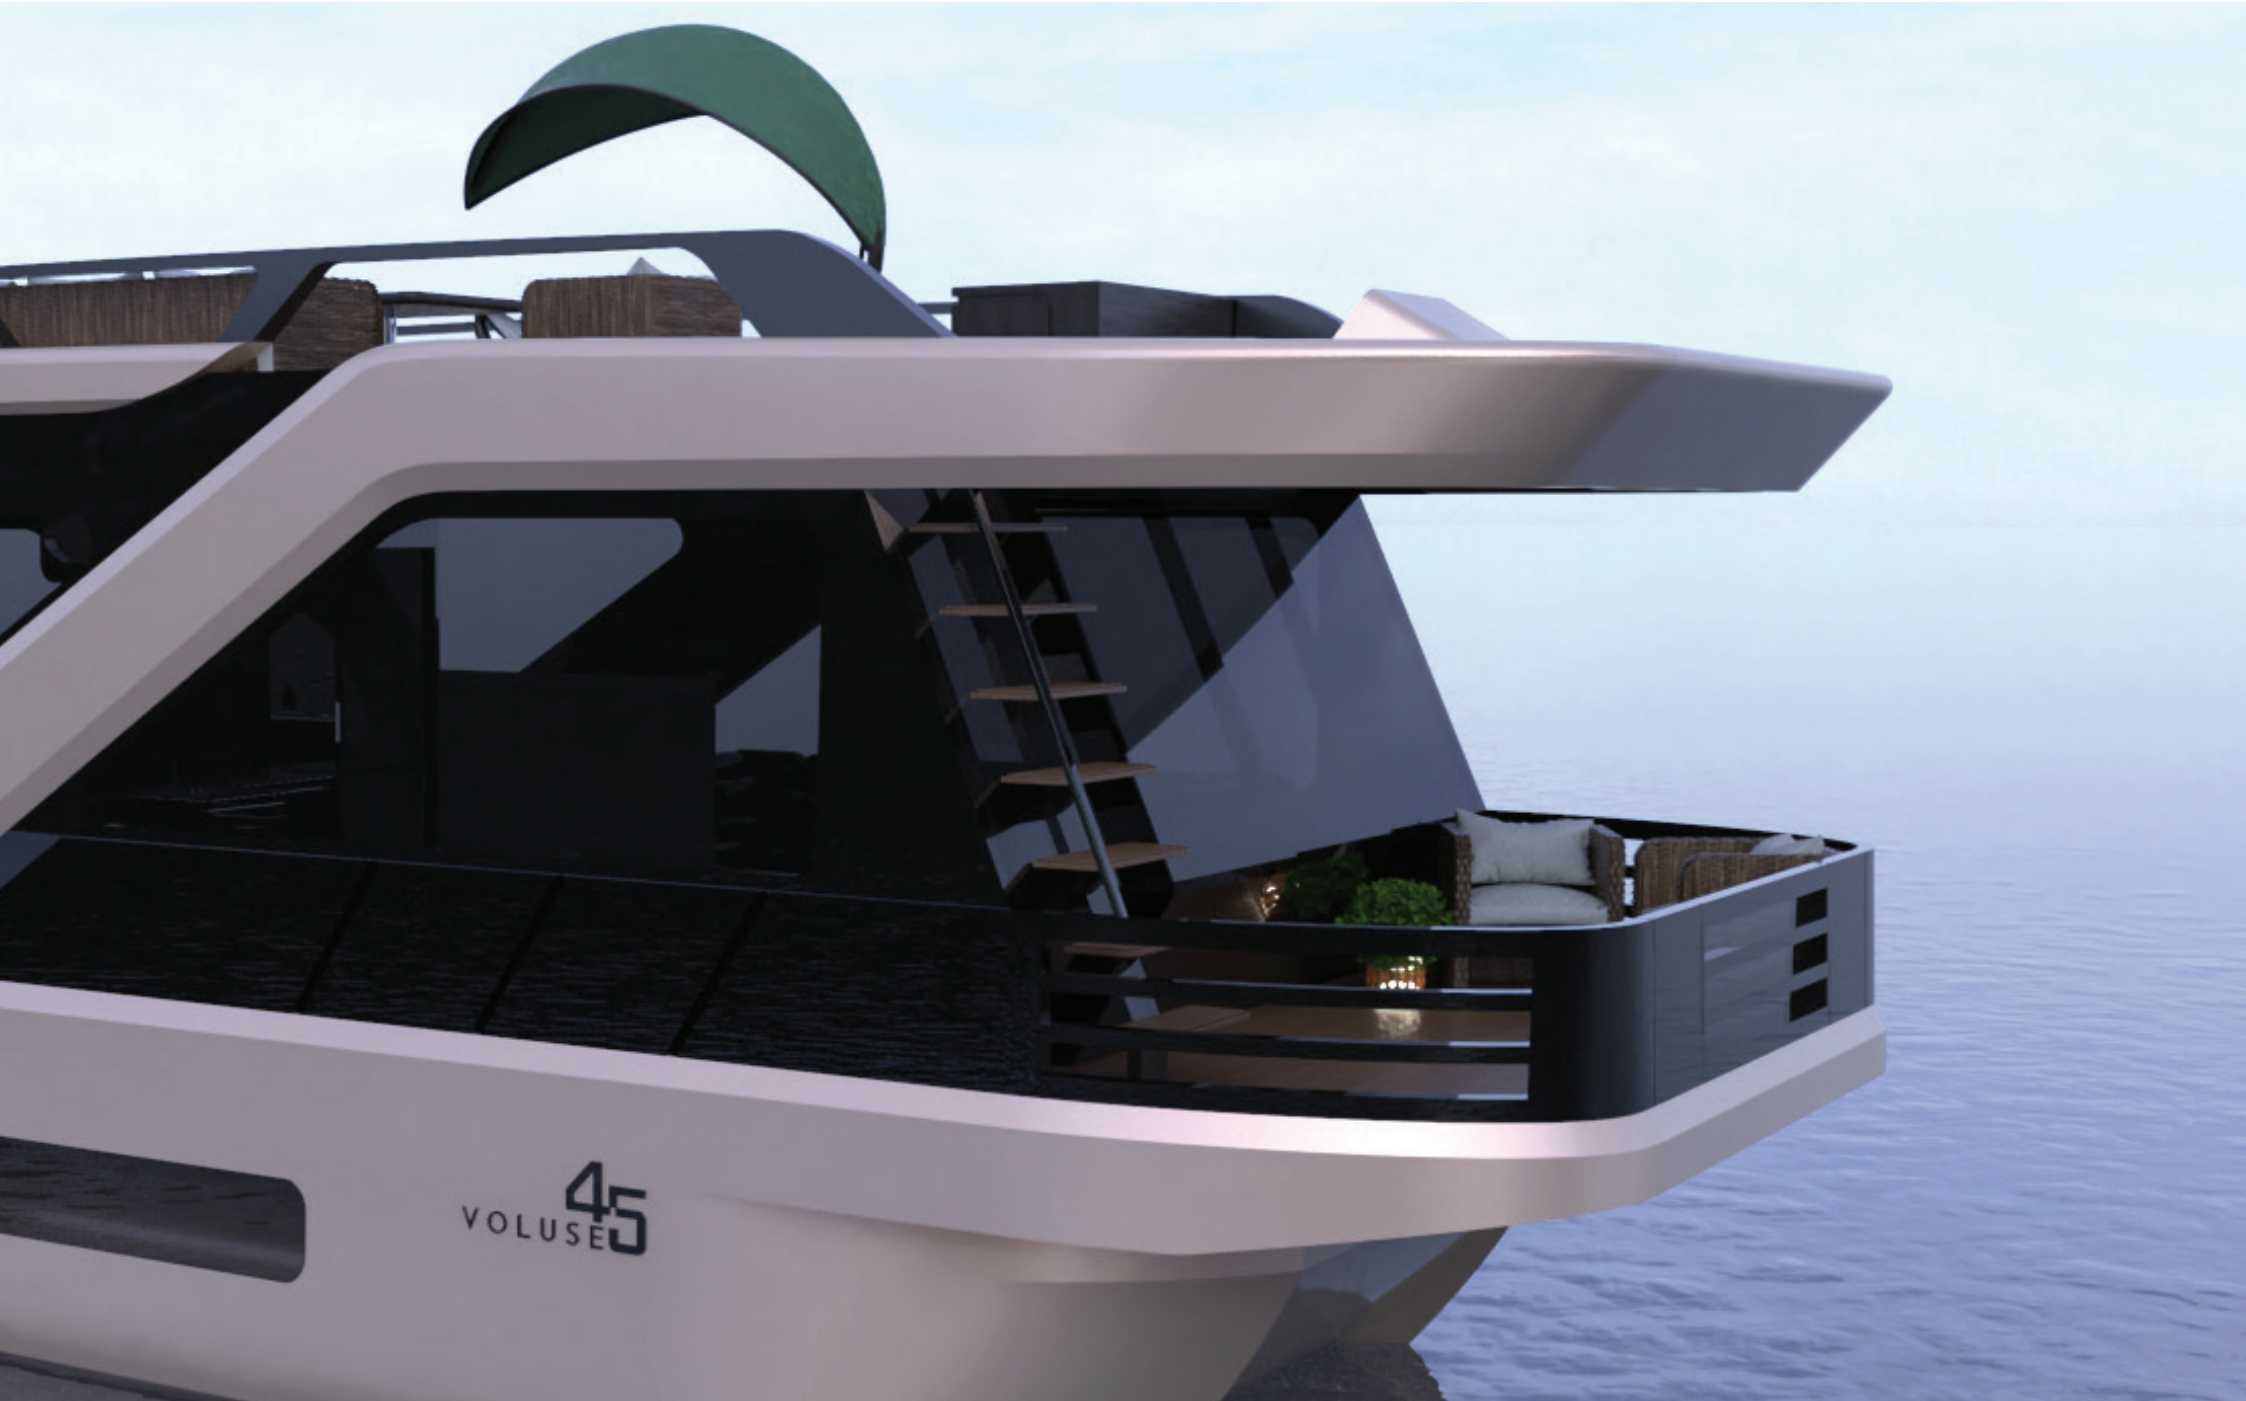

*Voluse 45, the new member of the Volant Yacht series, is a candidate to be your new generation 'Sea Home' on the sea, combining luxury, comfort and safety at high quality standards in a one formation.*

## Güçlü gövde, bol ışıklı iç mekanlar *Strong body, bright interiors*

Voluse 45, güçlü gövde yapısı ve bol ışıklı ferah iç mekanları, büyük ön teras alanı, açılabilen ön platformu ve geniş üst köprüsüyle, kullanıcılarına seyir keyfi ve konfor vaadediyor.

*With her strong body structure and spacious interiors with plenty of light, large front terrace area, openable front platform and wide flybridge, Voluse 45, promises users pleasure and comfort.*

VOLUSE 45

*Instead of the tube lower body used in floating houses around the world; Voluse 45, which gives confidence to the users thanks to her catamaran hull to provide more balance, easy movement and maneuverability, was designed by yacht designer Baran Akalın to reflect this high quality lifestyle.*