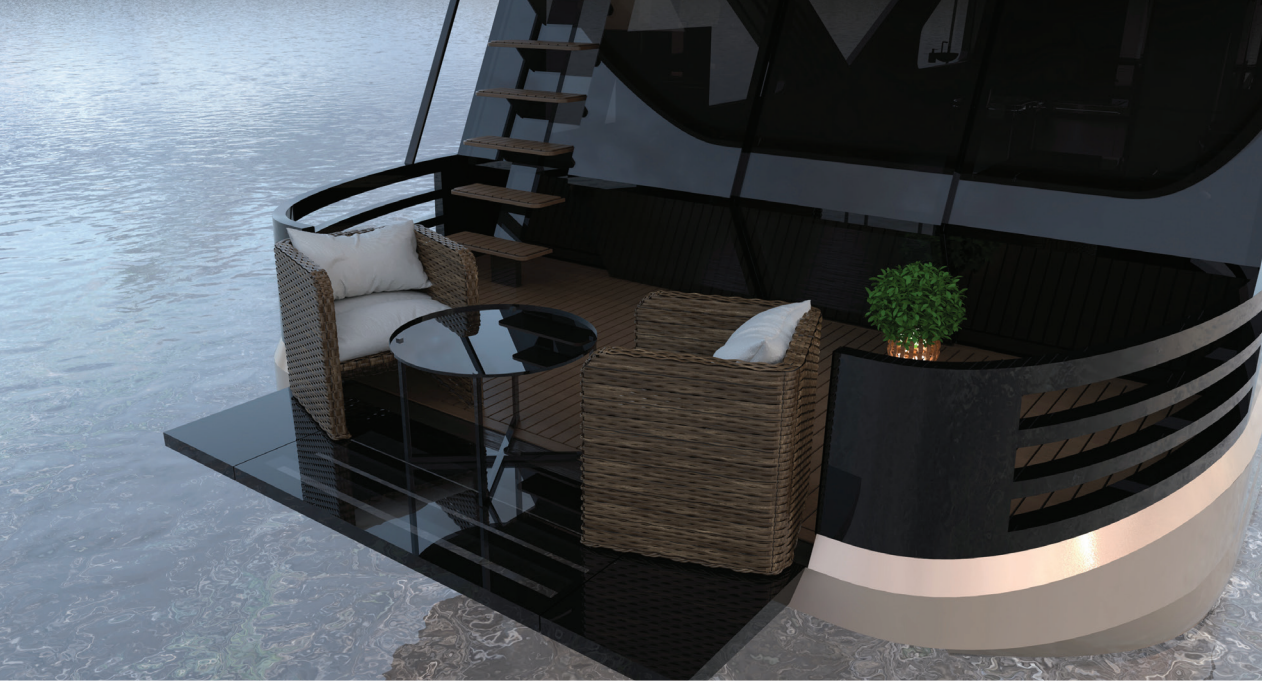

## Güçlü gövde, bol ışıklı iç mekanlar *Strong body, bright interiors*

Voluse 45, güçlü gövde yapısı ve bol ışıklı ferah iç mekanları, büyük ön teras alanı, açılabilen ön platformu ve geniş üst köprüsüyle, kullanıcılarına seyir keyfi ve konfor vaadediyor.

*With her strong body structure and spacious interiors with plenty of light, large front terrace area, openable front platform and wide flybridge, Voluse 45, promises users pleasure and comfort.*

VOLUSE 45

*Instead of the tube lower body used in floating houses around the world; Voluse 45, which gives confidence to the users thanks to her catamaran hull to provide more balance, easy movement and maneuverability, was designed by yacht designer Baran Akalın to reflect this high quality lifestyle.*